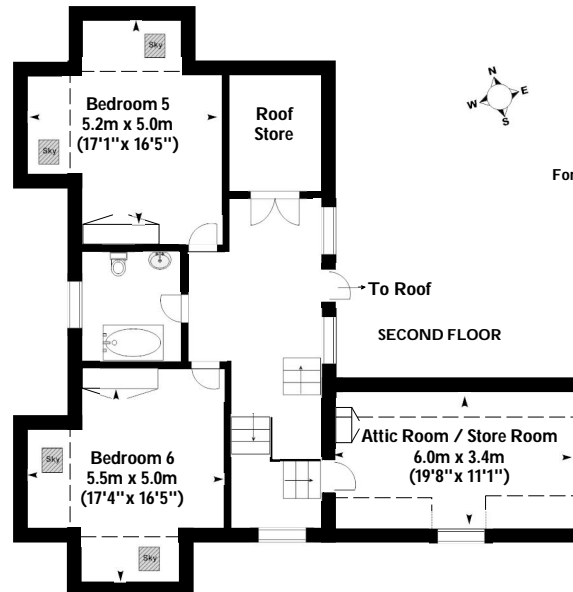

Pools House
 Downton on the Rock
 Ludlow
 Shropshire SY8 2HU
 Approximate Gross Internal Area = 6940 sq Ft / 645 sq M

For information and illustrative purposes only. Not to scale
 The position of doors, windows, appliances
 and other features are approximate only.
 Denotes restricted head height
 © Encert Ltd 2011