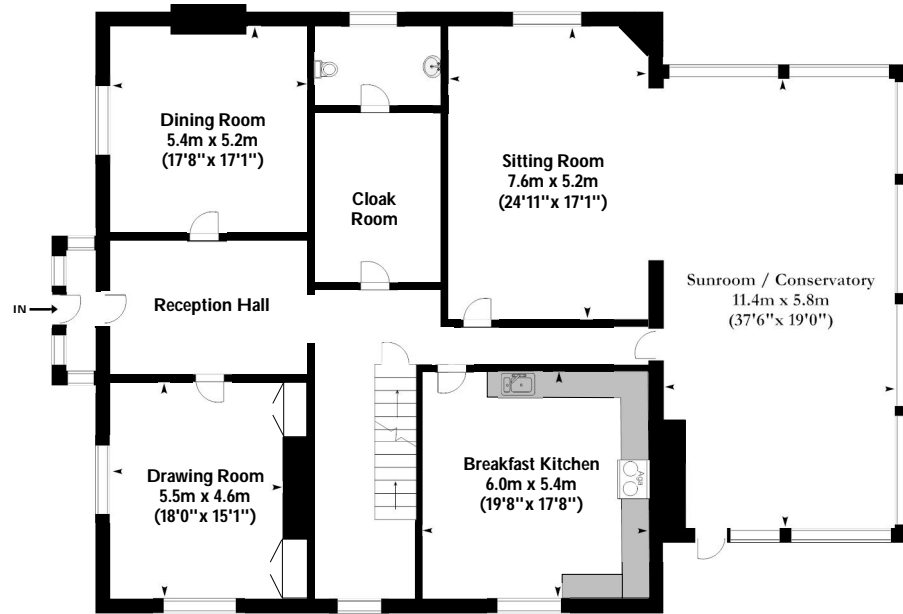

Pools House
 Downton on the Rock
 Ludlow
 Shropshire SY8 2HU
 Approximate Gross Internal Area = 6940 sq Ft / 645 sq M

For information and illustrative purposes only. Not to scale
 The position of doors, windows, appliances
 and other features are approximate only.
 Denotes restricted head height
 © Encert Ltd 2011