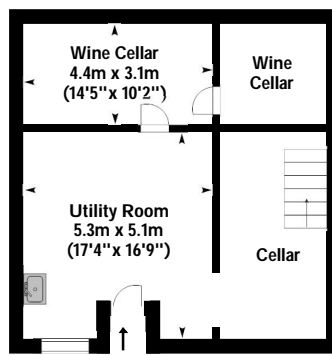

Pools House
 Downton on the Rock
 Ludlow
 Shropshire SY8 2HU
 Approximate Gross Internal Area = 6940 sq Ft / 645 sq M

For information and illustrative purposes only. Not to scale
 The position of doors, windows, appliances
 and other features are approximate only.
 Denotes restricted head height
 © Encert Ltd 2011