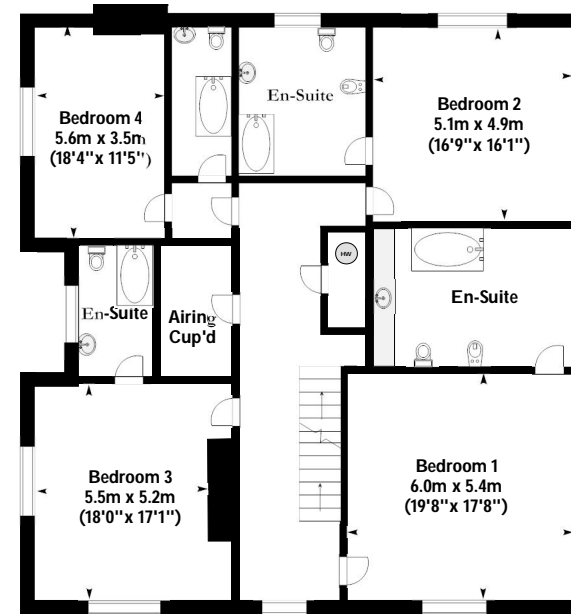

Pools House
 Downton on the Rock
 Ludlow
 Shropshire SY8 2HU
 Approximate Gross Internal Area = 6940 sq Ft / 645 sq M

For information and illustrative purposes only. Not to scale
 The position of doors, windows, appliances
 and other features are approximate only.
 Denotes restricted head height
 © Encert Ltd 2011