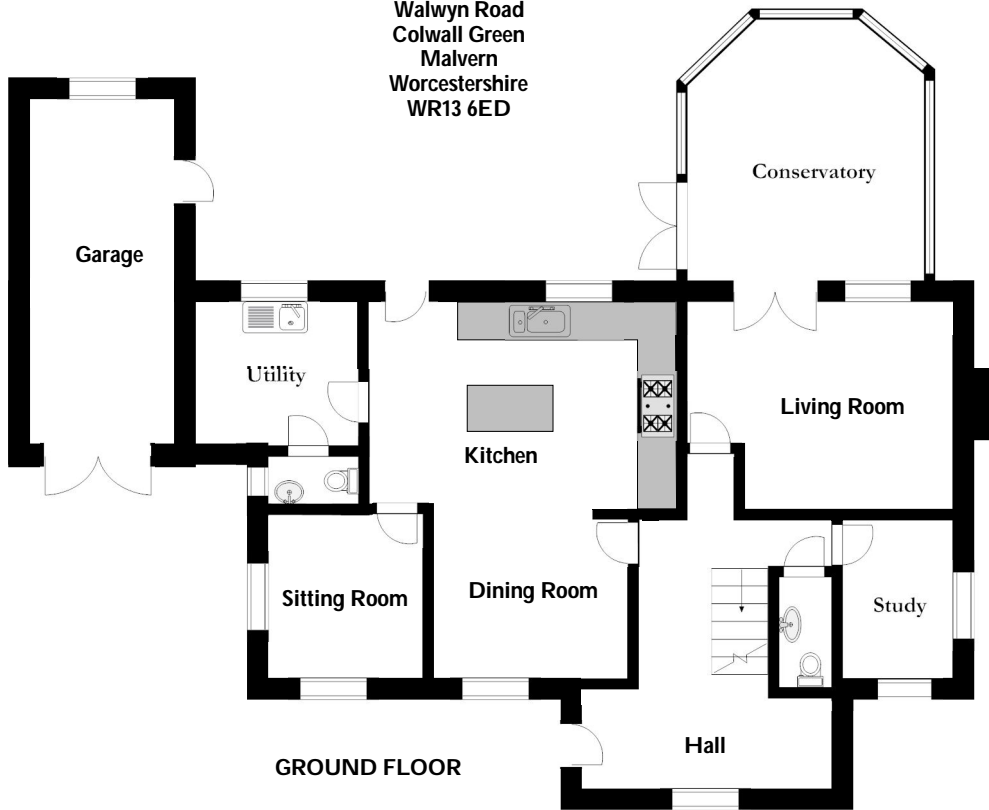

# Provident Villa

Walwyn Road  
Colwall Green  
Malvern  
Worcestershire  
WR13 6ED

For information and illustrative purposes only. Not to scale  
The position of doors, windows, appliances and other features are approximate only.  
----- Denotes restricted head height  
© Encert Ltd 2011